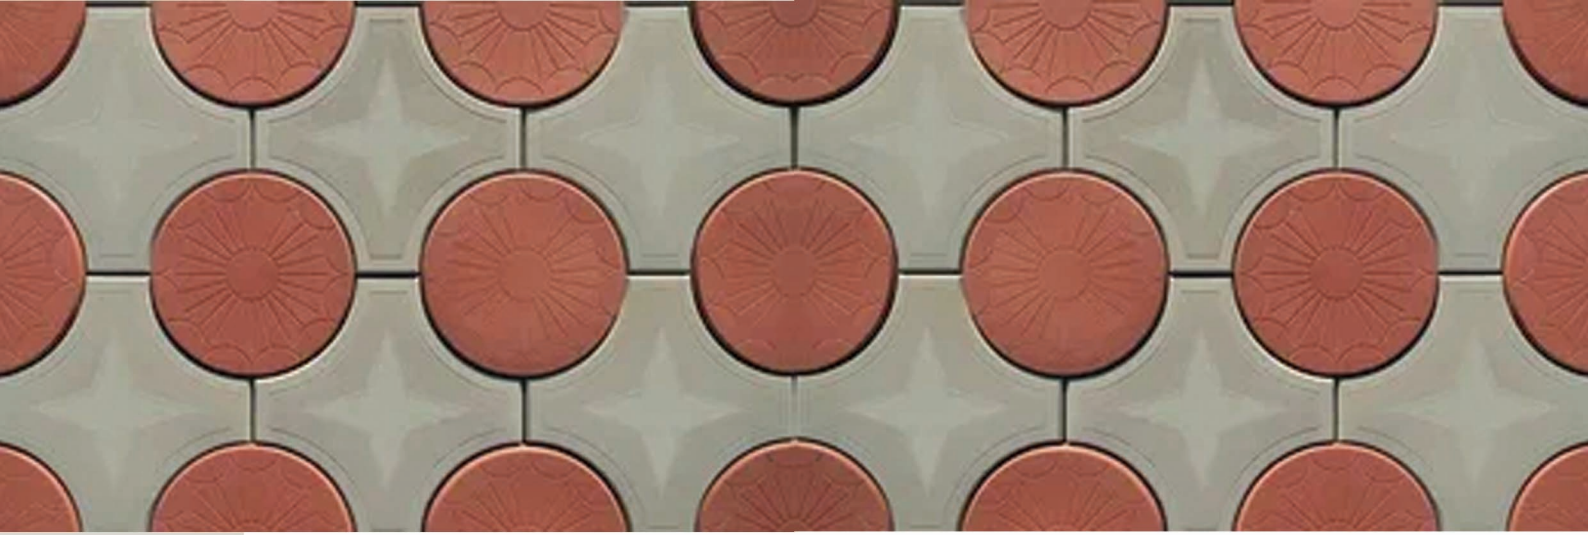

One of the distinctive features of polymer mosaic is its resistance to moisture and other weather conditions. This type of mosaic is highly resistant to water, humidity and salt, and it is also resistant to scratches, discoloration and staining. This feature makes polymer mosaics useful in shopping areas, gardens, swimming pools, bathrooms, kitchens and other areas with high humidity.

In addition to moisture resistance, polymer mosaics also have rust resistance. This feature is related to the production method of polymer mosaic based on polymer materials, which are resistant to oxidation factors. In addition, polymer mosaic has the ability to resist scratches and has strong and durable features.