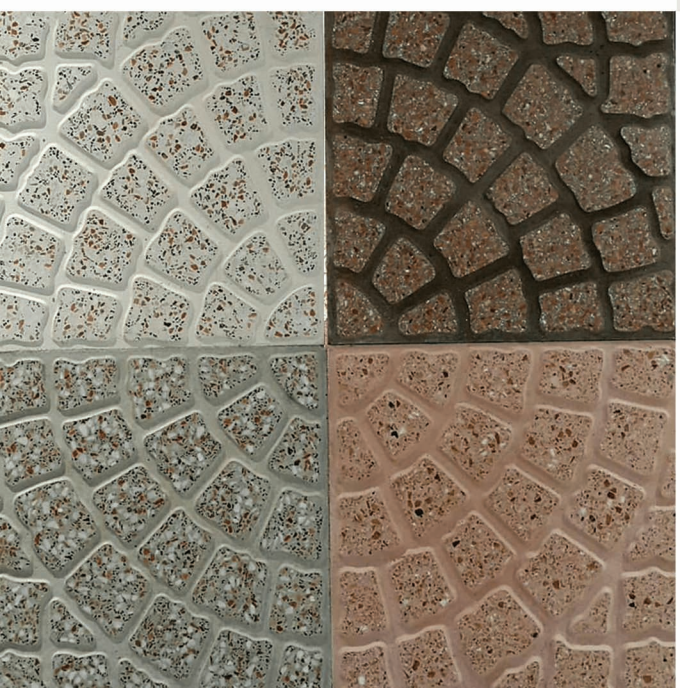

According to its characteristics, mosaic can be used in many sectors. Among the uses, we can mention works of art, tiles, tables and wall panels. Also, mosaic is used in many public and commercial spaces, such as in palaces, schools, parks and tracks.

Motamosaic
mota-mosaic.com