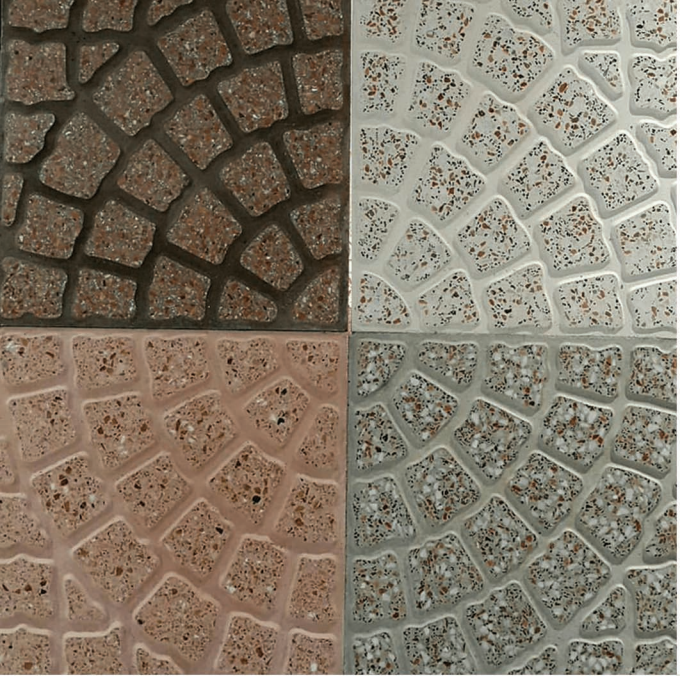

According to its characteristics, mosaic can be used in many sectors. Among the uses, we can mention works of art, tiles, tables and wall panels. Also, mosaic is used in many public and commercial spaces, such as in palaces, schools, parks and tracks.

Motamosaic
mota-mosaic.com