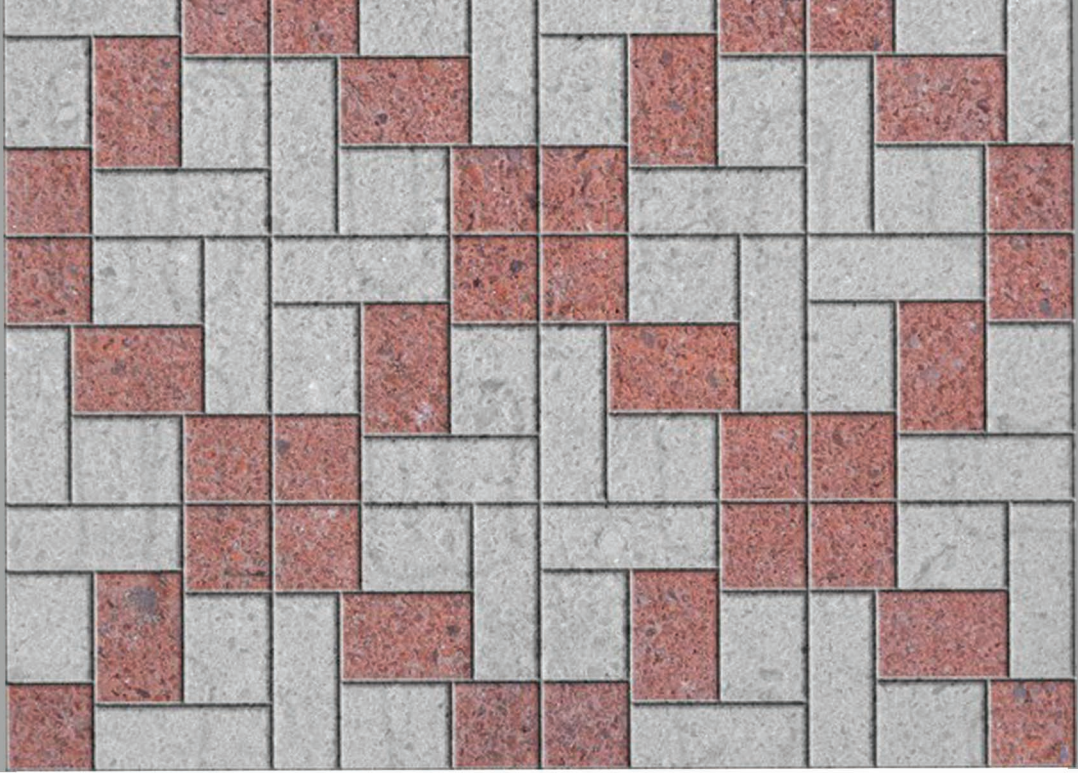

Motamosaic

Mota Mosaic is able to cover different design needs by providing various and different designs. From classic and traditional designs to modern and artistic designs, Mota Mosaic brand provides a wide range of designs to customers. This diversity in design allows designers and architects to have an optimal choice of mota mosaic based on their desired taste and style.

mota-mosaic.com